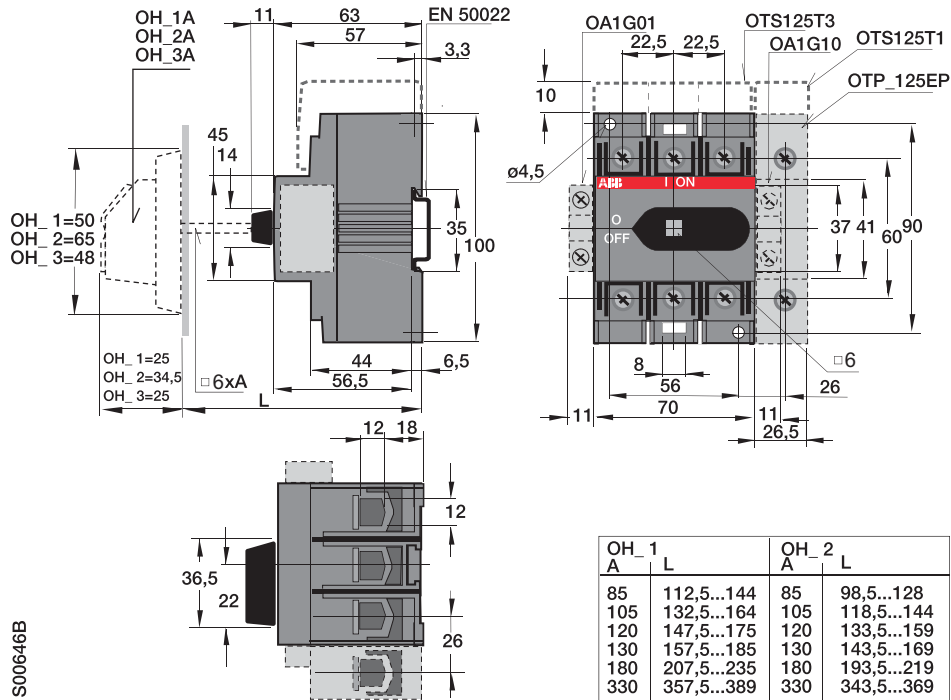

Approximate dimensions Non-fusible disconnect switches OT30 – OT100

OT30F3 – OT60F3 – OT100F3 — base & DIN rail mounted switch

OT30FT3 – OT60FT3 – OT100FT3 — door mounted switches